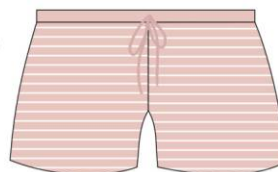

pocket

drawstring