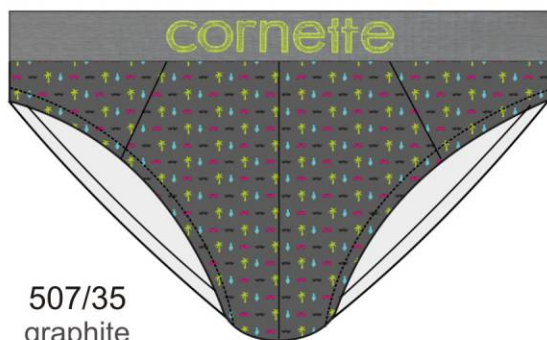

petrol

claret

cobalt

SIZE: S-XXL

95% cotton  
5% elastane (LYCRA®)

508

515/155  
jeans

508/153  
navy blue

508/154  
navy blue

508/149  
midnight blue

508/156  
navy blue

508/157  
navy blue

508/158  
navy blue

SIZE: S-XXL

95% cotton  
5% elastane (LYCRA®)

507

507/37  
jeans

507/34  
jeans

507/35  
graphite

507/36  
navy blue

507/33  
black

95% cotton  
5% elastane (LYCRA®)  
size: S-XXL

CIAO

280/243  
blue