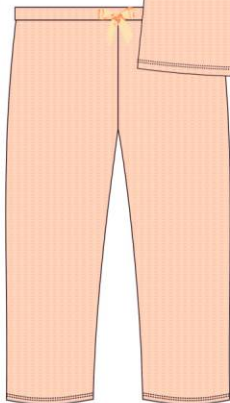

textured
design

decorative
bow

7/8

851/325
pink