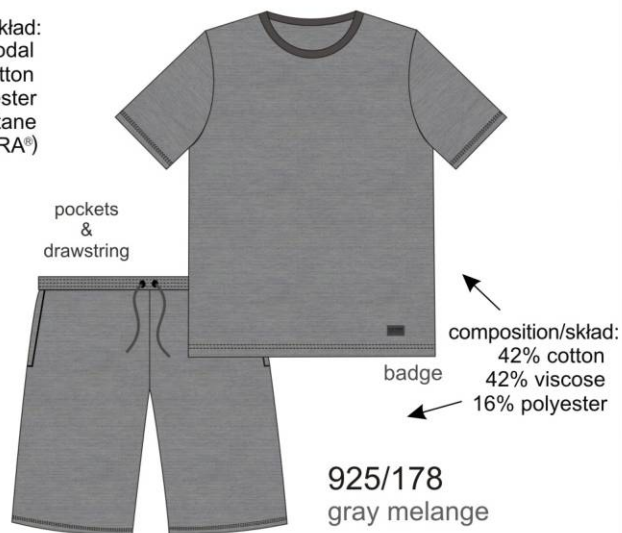

composition/sklad:
← 92% cotton
8% polyester

325/175
navy blue

326/176
jeans

composition/sklad:
100% cotton
100% bawełna

size/rozmiar:
S-XXL

LAGOON
size / rozmiar:
S-5XL

composition/sklad:
← 47% modal
24% cotton
24% polyester
5% elastane (LYCRA®)

925/177
blue melange/
navy blue

TOM

composition/sklad:
← 42% cotton
42% viscose
16% polyester

925/178
gray melange

composition / sklad:
← 80% cotton
20% polyester →

composition / sklad:
← 80% cotton
20% polyester →

462/287
blue melange

322/288
blue melange