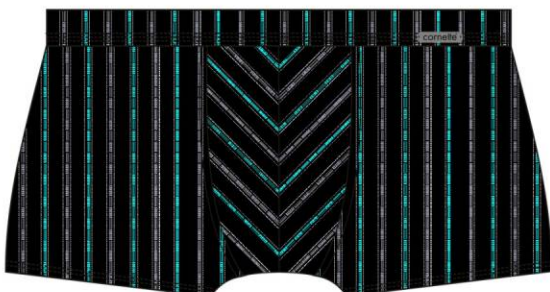

910  
black

95% modal  
5% elastane (LYCRA®)

SIZE: S-XXL

95% nicromodal  
5% elastane (LYCRA®)

930

930/05  
marine

930/06  
navy blue

930/07  
jeans

85% modal, 10% polyester  
5% elastane (LYCRA®)

912/89  
navy blue

87% modal, 8% polyester  
5% elastane (LYCRA®)

912/90  
jeans

87% modal, 8% polyester,  
5% elastane (LYCRA®)

912/91  
blue

90% modal, 5% polyester,  
5% elastane (LYCRA®)

912/92  
black

85% modal, 10% polyester,  
5% elastane (LYCRA®)

910/50  
black

85% modal, 10% polyester,  
5% elastane (LYCRA®)

910/51  
navy blue

SIZE: S-XXL

912

SIZE: S-XXL