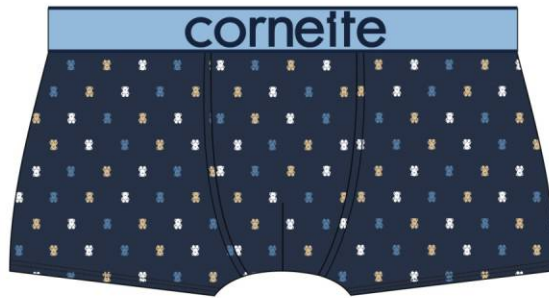

SIZE: S-XXL

95% cotton  
5% elastane (LYCRA®)

503

yellow

red

orange

pink

turquoise

petrol

claret

cobalt

SIZE: S-XXL

95% cotton  
5% elastane (LYCRA®)

508

515/155  
jeans

508/153  
navy blue

508/154  
navy blue

508/149  
midnight blue

508/156  
navy blue

508/157  
navy blue

508/158  
navy blue

SIZE: S-XXL

95% cotton  
5% elastane (LYCRA®)

507

507/37  
jeans

507/34  
jeans

507/35  
graphite

507/36  
navy blue

507/33  
black

95% cotton  
5% elastane (LYCRA®)  
size: S-XXL

CIAO

280/243  
blue