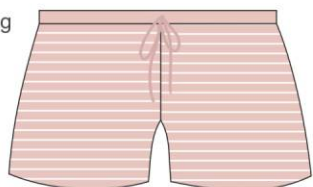

# Pyjamas FOR FAMILY

cornette®

LAGOON

pocket

drawstring

521/301  
pastel pink

composition/skład:  
92 %cotton  
8% polyester

LAGOON