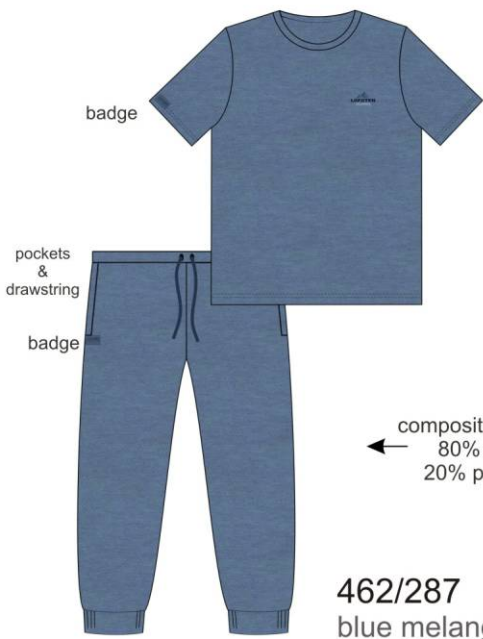

composition/sklad:
← 92% cotton
8% polyester

325/175
navy blue

326/176
jeans

composition/sklad:
100% cotton
100% bawełna

size/rozmiar:
S-XXL

LAGOON
size / rozmiar:
S-5XL

composition/sklad:
← 47% modal
24% cotton
24% polyester
5% elastane (LYCRA®)

925/177
blue melange/
navy blue

composition/sklad:
← 42% cotton
42% viscose
16% polyester

925/178
gray melange

LOFOTEN

composition / sklad:
← 80% cotton
20% polyester →

composition / sklad:
← 80% cotton
20% polyester →

462/287
blue melange

322/288
blue melange