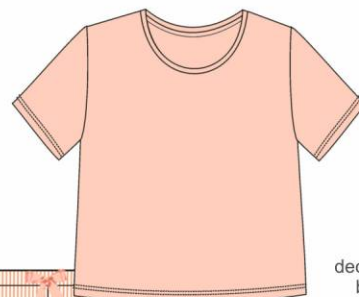

CLEO

decorative
bows

7/8