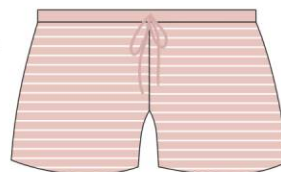

569/111
pastel pink