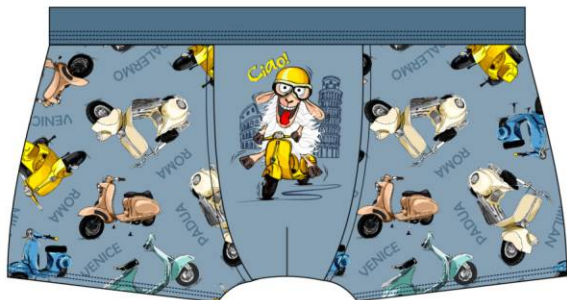

507/37  
jeans

507/34  
jeans

507/35  
graphite

507/36  
navy blue

507/33  
black

95% cotton  
5% elastane (LYCRA®)  
size: S-XXL

CIAO

280/243  
blue