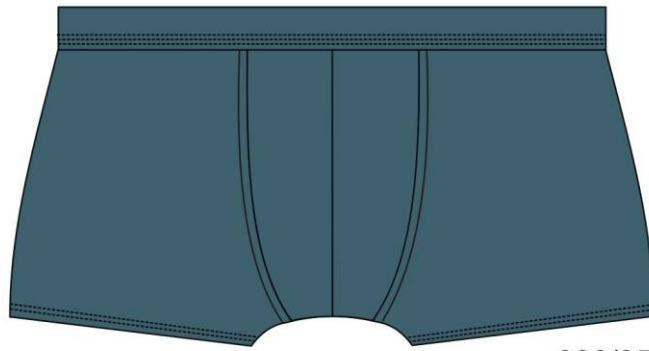

87% cotton, 8% polyester,  
5% elastane (LYCRA®)

228/134  
navy blue

85% cotton, 10% polyester,  
5% elastane (LYCRA®)

228/135  
232/135  
graphite

SIZE: S-XXL

90% polyamide  
10% elastane (LYCRA®)

910

910/01  
white

910  
black

95% modal  
5% elastane (LYCRA®)

SIZE: S-XXL

95% nicromodal  
5% elastane (LYCRA®)

930

930/05  
marine

930/06  
navy blue

930/07  
jeans