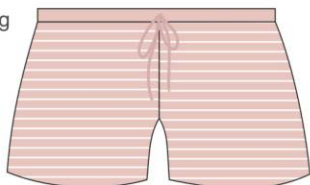

98/104

110/116

122/128

**788, 569 young:**

134/140

146/152

158/164

TRAVEL

628/300  
peach/blue

TRAVEL 2

787/110  
788/110  
peach/blue

LAGOON

pocket

drawstring

composition/sklad:  
92 %cotton  
8% polyester

521/301  
pastel pink